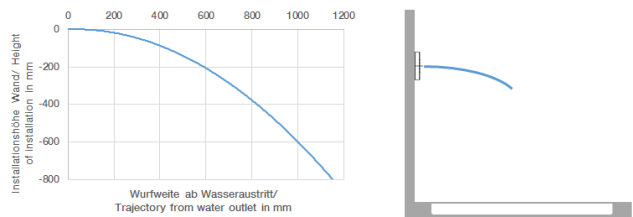

**WATER BAR Concealed body spray FlowReduce - Brushed Durabronze (23kt Gold)**

IMO

36 517 979

- HORIZONTAL RAIN, max. flow rate 6 l/min (at 3 bar)
- with anti-scale system
- cover plate 240 x 60 mm
- 1/2" connection
- This product can help a building meet the requirements of Green Building Rating Systems, e.g. LEED®, BREEAM®, DGNB

**Required miscellaneous**

**xGRID Installation track 555 mm - 12 360 970 90**

36 517 979  
mm [inches]

**Flow rate chart**

**Trajectory diagram**

**Certificates**

WRAS\_1304001. LGA\_19489.

36 517 979