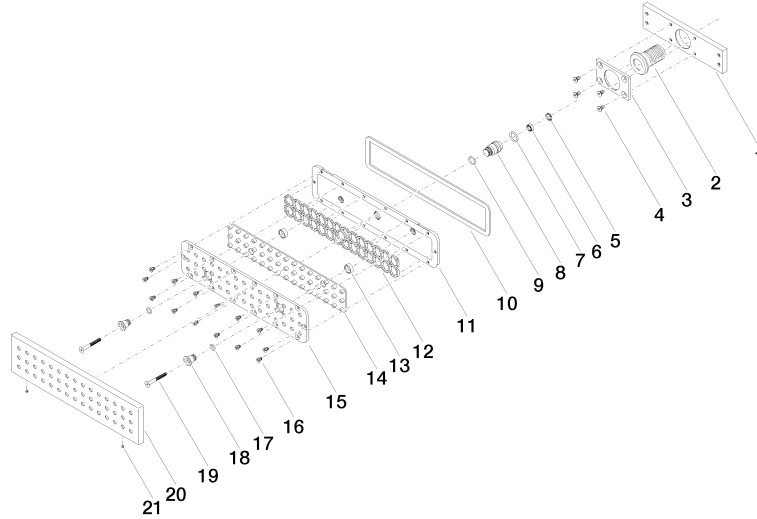

**WATER BAR Concealed body spray FlowReduce - Brushed Durabronze (23kt Gold)**

IMO

36 517 979

- HORIZONTAL RAIN, max. flow rate 6 l/min (at 3 bar)
- with anti-scale system
- cover plate 240 x 60 mm
- 1/2" connection
- This product can help a building meet the requirements of Green Building Rating Systems, e.g. LEED®, BREEAM®, DGNB

**Required miscellaneous**

**Concealed wall installation box - 35 206 970 90**  
 • max. recess depth 173 mm  
 • min. recess depth 100 mm

**Recommended miscellaneous**

**xGRID Attachment set for integrating in the dry wall construction - 12 340 970 90**

**Required miscellaneous**

**xGRID Installation track 555 mm - 12 360 970 90**

36 517 979  
mm [inches]

**Flow rate chart**

**Trajectory diagram**

**Certificates**

WRAS\_1304001. LGA\_19489.

36 517 979

## Spare parts list

No.	Item Number	Name	Quantity used	Delivery time
1	09 11 02 137 90	holder	1	2
2	09 24 04 247 20 90	connection	1	2
3	09 11 02 138 90	plate	1	2
4	09 30 30 116 90	screw	4	2
5	09 16 01 016 90	ring	1	2
6	90 23 01 032 00 90	flow reducer	1	2
7	09 14 10 003 90	seal	1	2
8	09 24 04 248 90	nipple	1	2
9	09 14 10 042 90	seal	1	2
10	09 14 03 133 90	seal	1	2
11	09 11 02 135-28	base	1	-
Spare part can no longer be ordered, please order the replacement item				
12	09 17 97 058 90	holder	1	2
13	09 28 10 142 20 90	ring	2	2
14	09 12 01 076 90	insert	1	60
15	09 11 02 136-00	cover	1	60
16	09 30 30 163 90	screw	14	2
17	09 14 10 132 90	seal	2	2
18	09 24 04 249-28	nipple	2	-
Spare part can no longer be ordered, please order the replacement item				
19	09 30 30 164 90	screw	2	2
20	09 27 99 001-28	rosette	1	20
21	09 31 11 006 90	pin	2	2