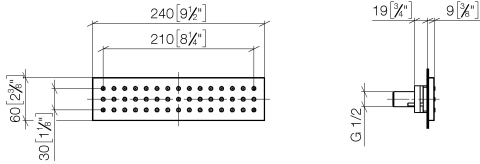

**WATER BAR Concealed body spray FlowReduce - Brushed Durabronze (23kt Gold)**

IMO

36 517 979

- HORIZONTAL RAIN, max. flow rate 6 l/min (at 3 bar)
- with anti-scale system
- cover plate 240 x 60 mm
- 1/2" connection
- This product can help a building meet the requirements of Green Building Rating Systems, e.g. LEED®, BREEAM®, DGNB

**Required miscellaneous**

**Concealed wall installation box - 35 206 970 90**  
 • max. recess depth 173 mm  
 • min. recess depth 100 mm

**Recommended miscellaneous**

**xGRID Attachment set for integrating in the dry wall construction - 12 340 970 90**

**Required miscellaneous**

**xGRID Installation track 555 mm - 12 360 970 90**

36 517 979  
mm [inches]

**Flow rate chart**

**Trajectory diagram**

**Certificates**

WRAS\_1304001. LGA\_19489.

36 517 979